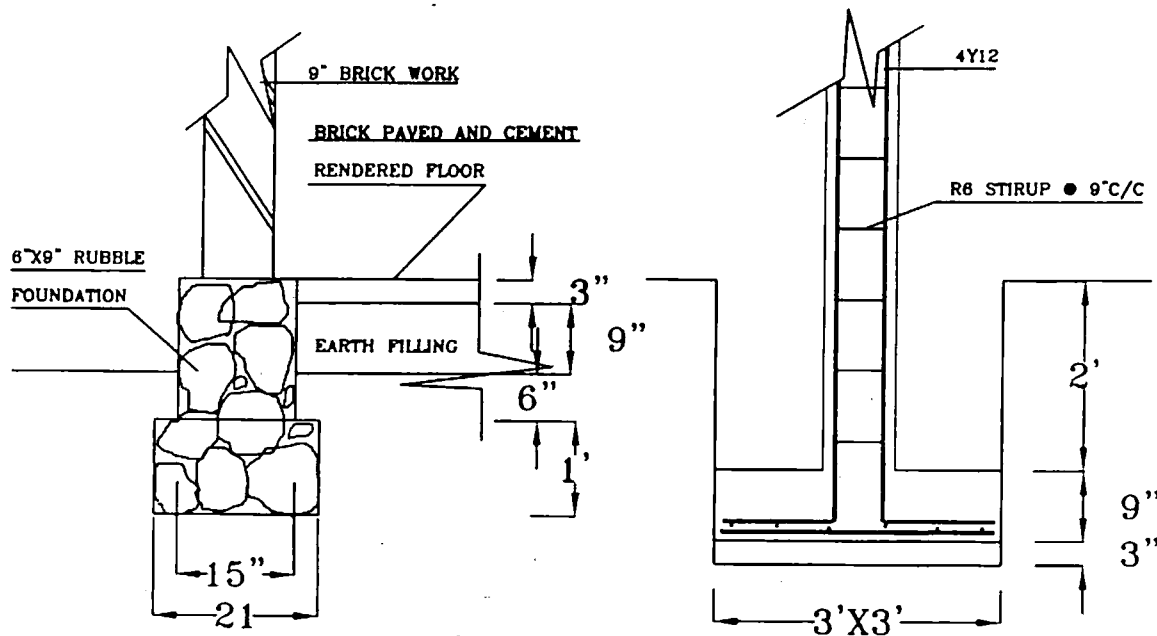

SCHEDULE OF OPENINGS

TYPE	SIZE	DESCRIPTION	NO
D	4'0"X8'6"	PANELLED DOOR WITH WOOD CARVINGS	1
D1	3'0"X6'6"	PANELLED DOOR	2
D2	2'6"X6'6"	PANELLED DOOR	1
W	8'0"X5'6"	GLAZED WINDOW WITH WOOD CARVINGS	16
W1	6'0"X5'6"	GLAZED WINDOW WITH WOOD CARVINGS	1
F	3'0"X2'0"	FANLIGHT	1

FOUNDATION DETAILS

SCALE: 25 TO AN INCH